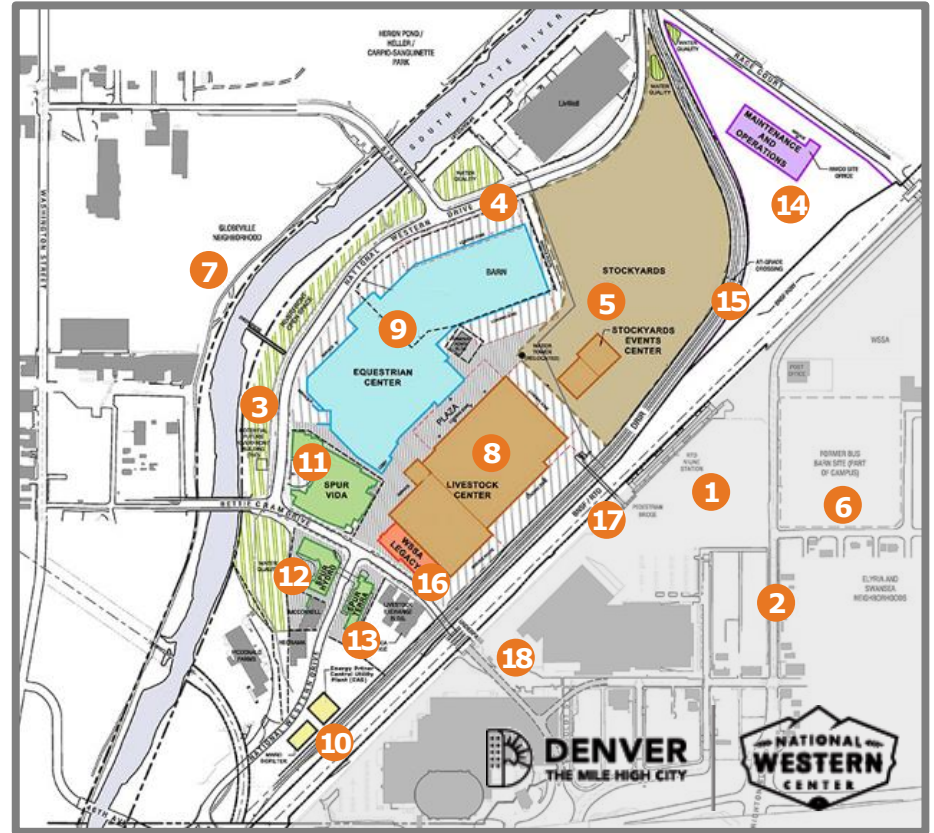

# NWC CAMPUS PLAN

1. RTD Transit Station
2. Brighton Blvd. – 47<sup>th</sup> to Race Court
3. South Platte Riverfront
4. New National Western Drive
5. Stockyards/Event Center Multi-Use Space
6. Campus-Related TOD
7. New Bridges Near 48<sup>th</sup> & 51<sup>st</sup> Avenues
8. Livestock Center
9. Equestrian Center & Parking
10. EAS Energy Partner CUP
11. CSU System Spur: Health
12. CSU System Spur: Water
13. CSU System Spur: Food
14. Maintenance & Operations Facility
15. DRIR Rail Corridor
16. WSSA Legacy Building HQ
17. Pedestrian Bridge
18. The Triangle

# CONSTRUCTION AT A GLANCE

Aerial Photograph Dated  
October 9, 2020

51st Ave. Bridge  
and Heron Pond  
Procurement

Lane  
Closure

Sitework

Armour  
Roof Repair

Water  
Tower

Vida

# Stockyards Event Center

The SYEC roof is complete, and the new mezzanine deck is in place. Underground utility work continues inside the building.

BEFORE

# Historic Water Tower

The water tower has been restored and was moved to its permanent location within the future Main Campus Plaza.

BEFORE

Livestock Center pad and Legacy Center pad continue to progress and are trending on schedule.